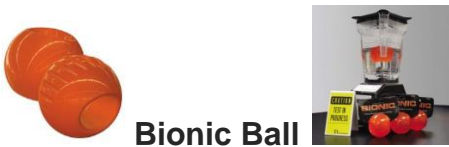

**\$12.99**

**Bionic Ball**

Engineered to last, Bionic Ball Dog Toys are ultra-tough and virtually indestructible. Made of 100% FDA food-grade, recycled materials, these toys float and are dishwasher-safe. Bionic Balls have an unpredictable bounce and openings on each end to allow treats to be hidden within.