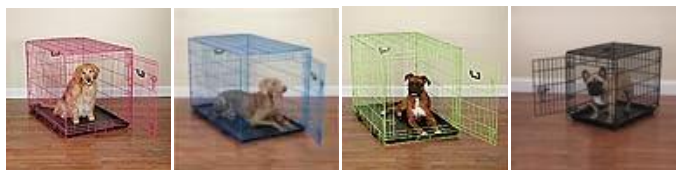

Jackie Moore

Cell 404-406-3760

Home 770-982-0085

jackiemo@comcast.net

Crate Appeal Fashion Color Dog Crates

Pink Punch Blue Splash Lime Twist Black

With divider panel

Small Crate measures 24"L x 17"W x 20"H	\$50.00
Medium Crate measures 30"L x 19"W x 22 1/2"H	\$65.00
Medium/Large Crate measures 36"L x 22"W x 25"H	\$90.00